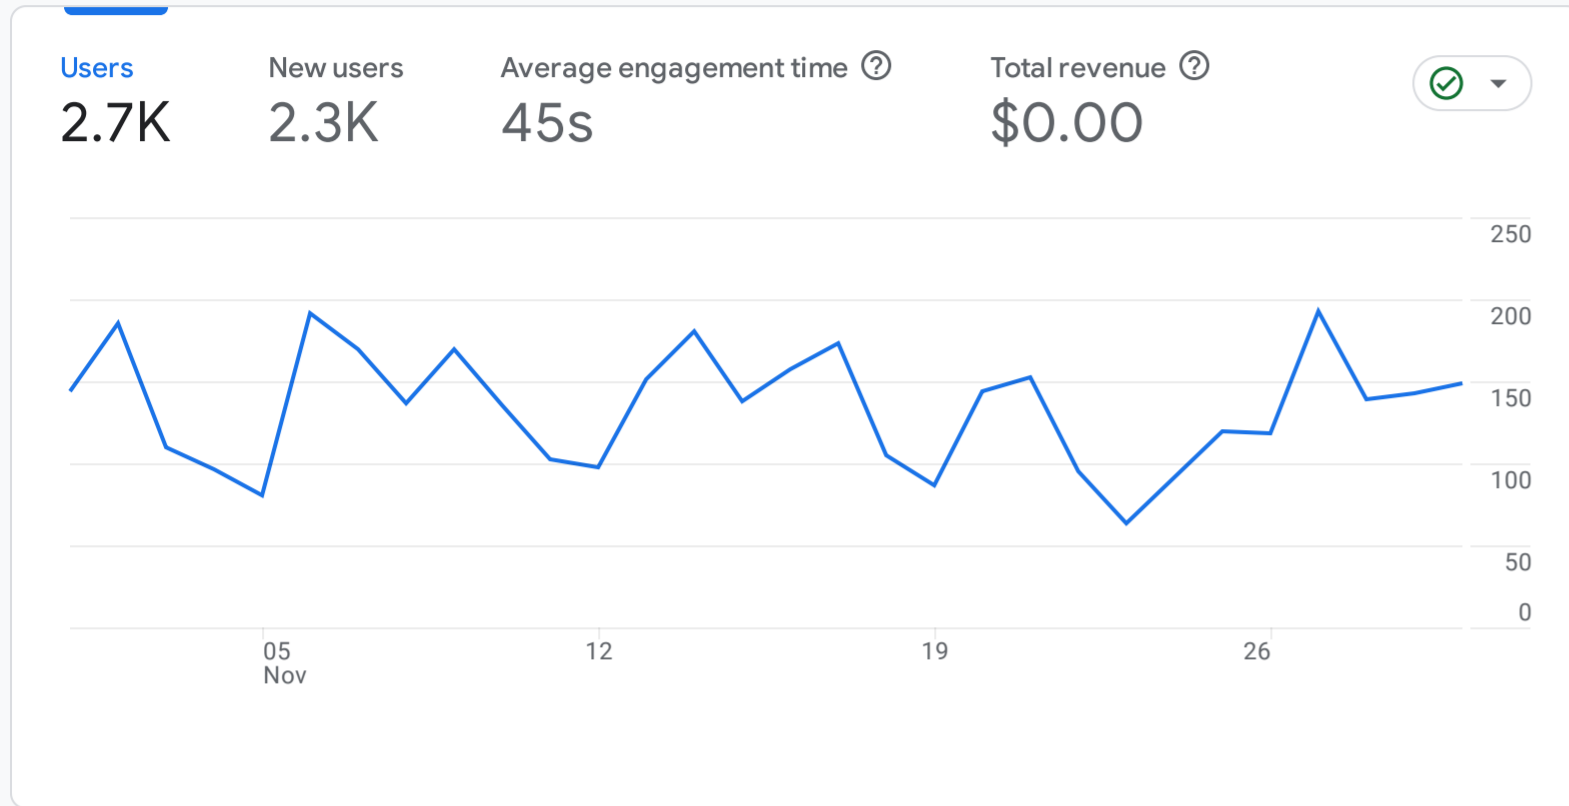

All Users [Add comparison](#)

Custom Nov 1 - Nov 30, 2023

Reports snapshot

WHERE DO YOUR NEW USERS COME FROM?