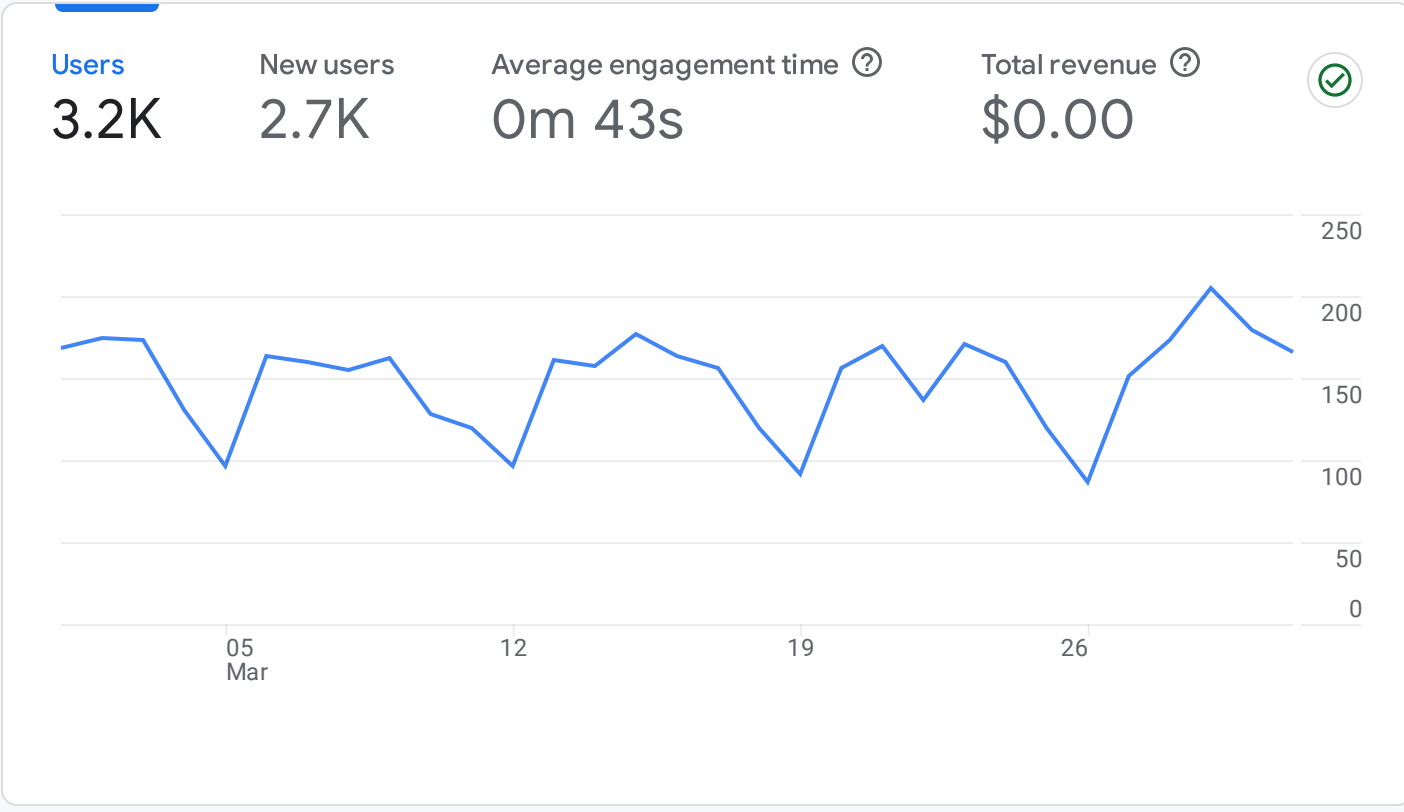

All Users Add comparison +

Custom Mar 1 - Mar 31, 2023

Reports snapshot

WHERE DO YOUR NEW USERS COME FROM?

Users by City

CITY	USERS
New York	248
Ithaca	169
Seneca Falls	162
Cortland	126
Waverly	111
Auburn	97
Ashburn	85