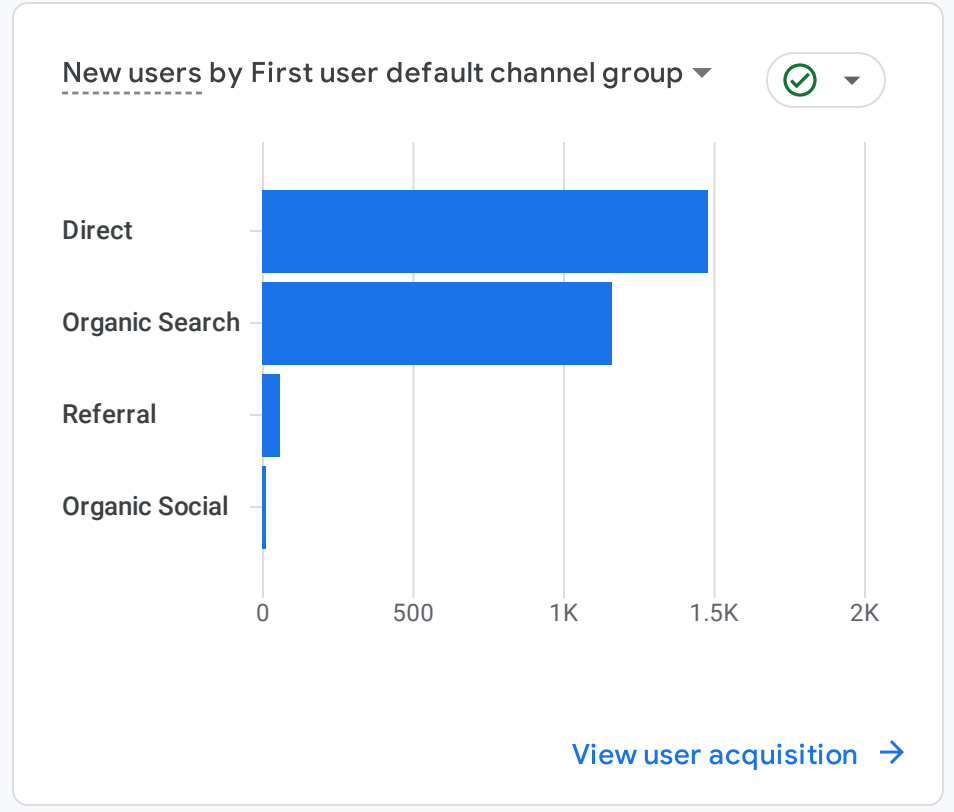

All Users Add comparison +

Custom Mar 1 - Mar 31, 2023

Reports snapshot

WHERE DO YOUR NEW USERS COME FROM?

Users by City

CITY	USERS
New York	248
Ithaca	169
Seneca Falls	162
Cortland	126
Waverly	111
Auburn	97
Ashburn	85