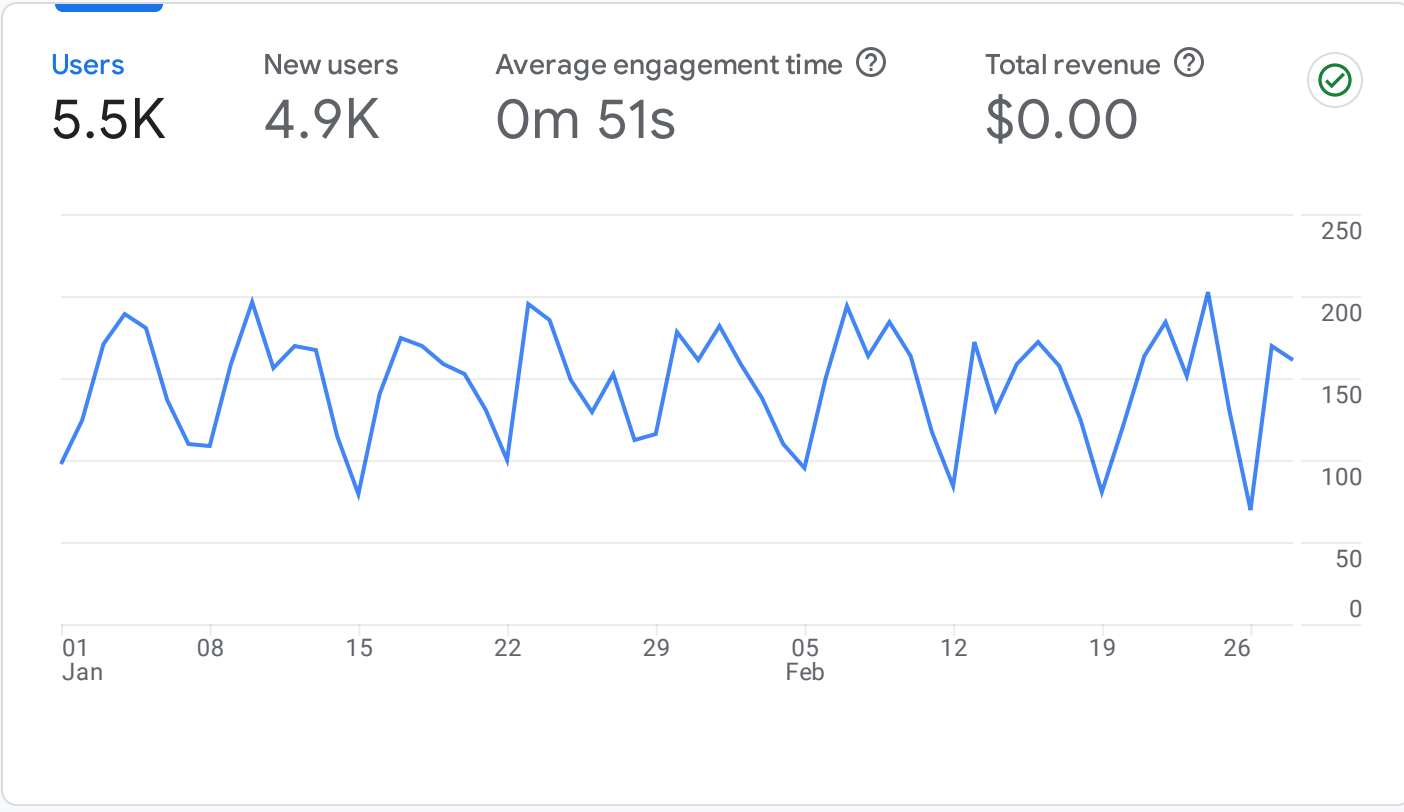

All Users Add comparison +

Custom Jan 1 - Feb 28, 2023

Reports snapshot