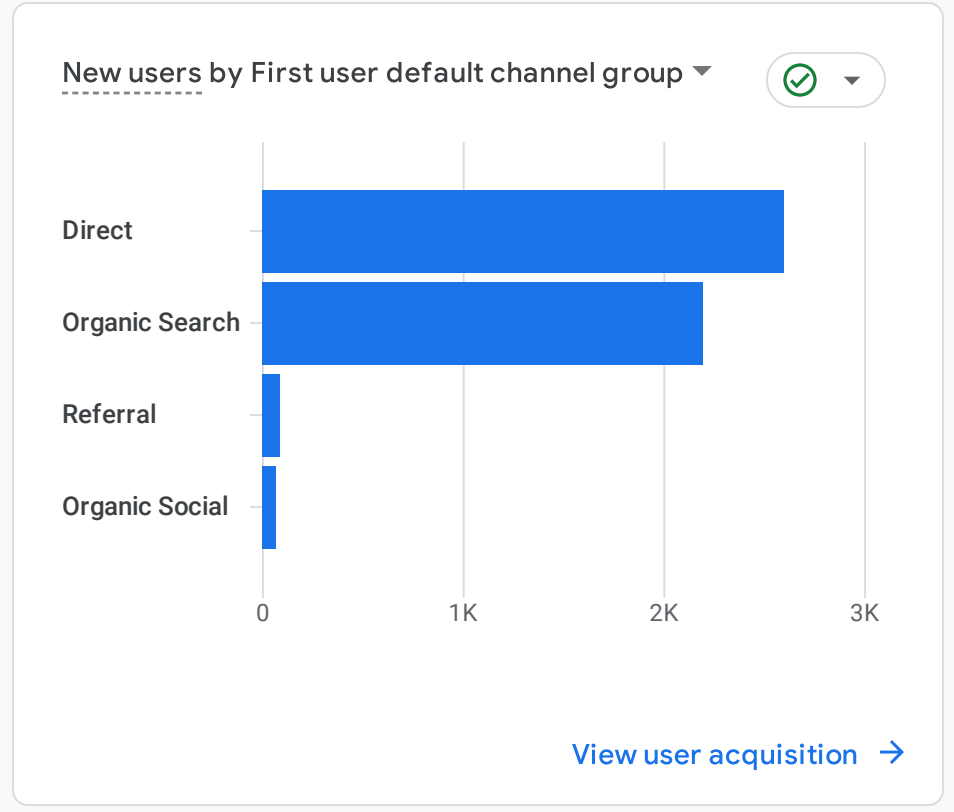

All Users Add comparison +

Custom Jan 1 - Feb 28, 2023

### WHAT ARE YOUR TOP CAMPAIGNS?

**Sessions by Session default channel group**

SESSION DEFAULT CHANNEL GROUP	SESSIONS
Direct	5.1K
Organic Search	4.9K
Referral	283
Unassigned	176
Organic Social	136

[View traffic acquisition](#)