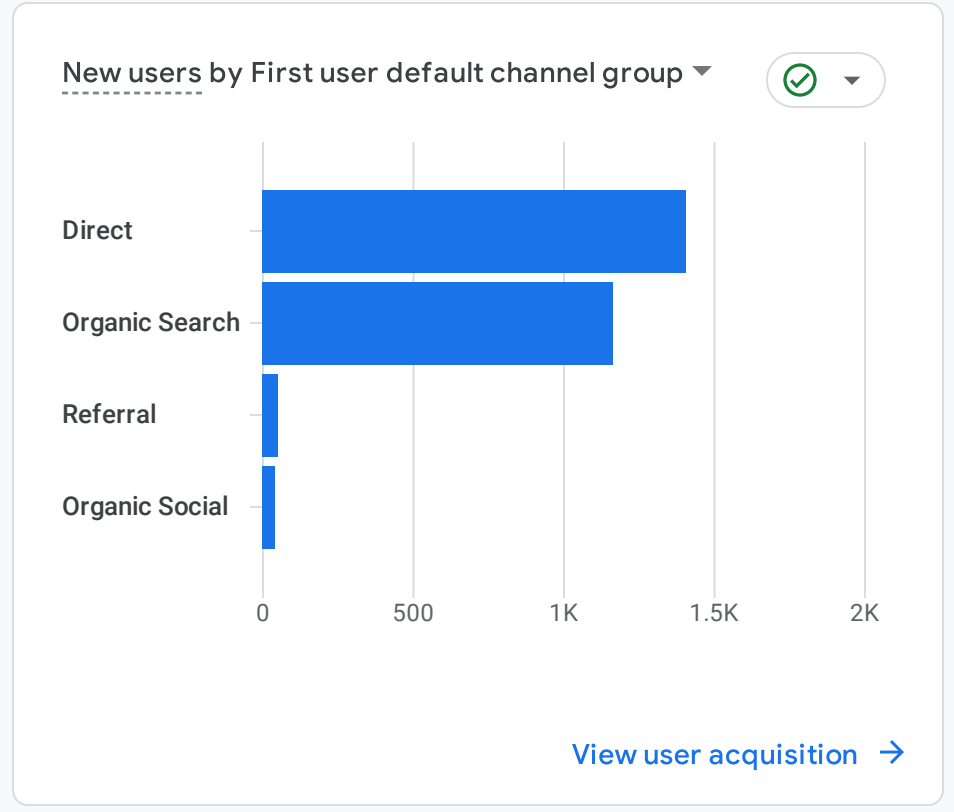

All Users [Add comparison](#)

Custom Jan 1 - Jan 31, 2023

Reports snapshot

WHERE DO YOUR NEW USERS COME FROM?

WHAT ARE YOUR TOP CAMPAIGNS?

Sessions by Session default channel group

SESSION DEFAULT CHANNEL GROUP	SESSIONS
Direct	2.7K
Organic Search	2.5K
Unassigned	169
Referral	131
Organic Social	75

[View traffic acquisition](#)

Users by City

CITY	USERS
New York	234
Ithaca	169
Ashburn	152
Cortland	136
Seneca Falls	125
Lansing	98
Auburn	77

[View cities](#)