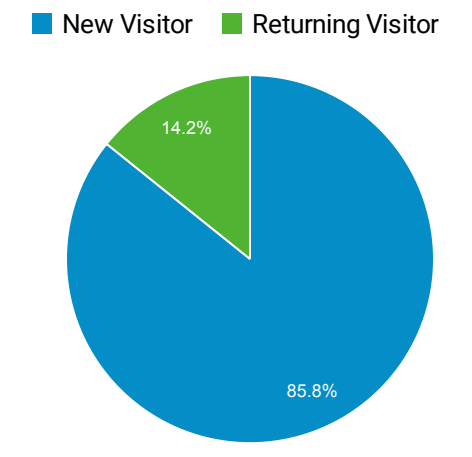

Audience Overview

Jan 1, 2022 - Dec 31, 2022

All Users
100.00% Users

Overview

Users 31,617	New Users 31,056	Sessions 58,622	Number of Sessions per User 1.85
Pageviews 100,128	Pages / Session 1.71	Avg. Session Duration 00:01:11	Bounce Rate 65.97%

City	Users	% Users
1. (not set)	5,546	15.86%
2. New York	2,596	7.43%
3. Ithaca	1,796	5.14%
4. Cortland	1,261	3.61%
5. Waverly	822	2.35%
6. Syracuse	782	2.24%
7. Seneca Falls	734	2.10%
8. Washington	703	2.01%
9. Auburn	670	1.92%
10. Ashburn	640	1.83%