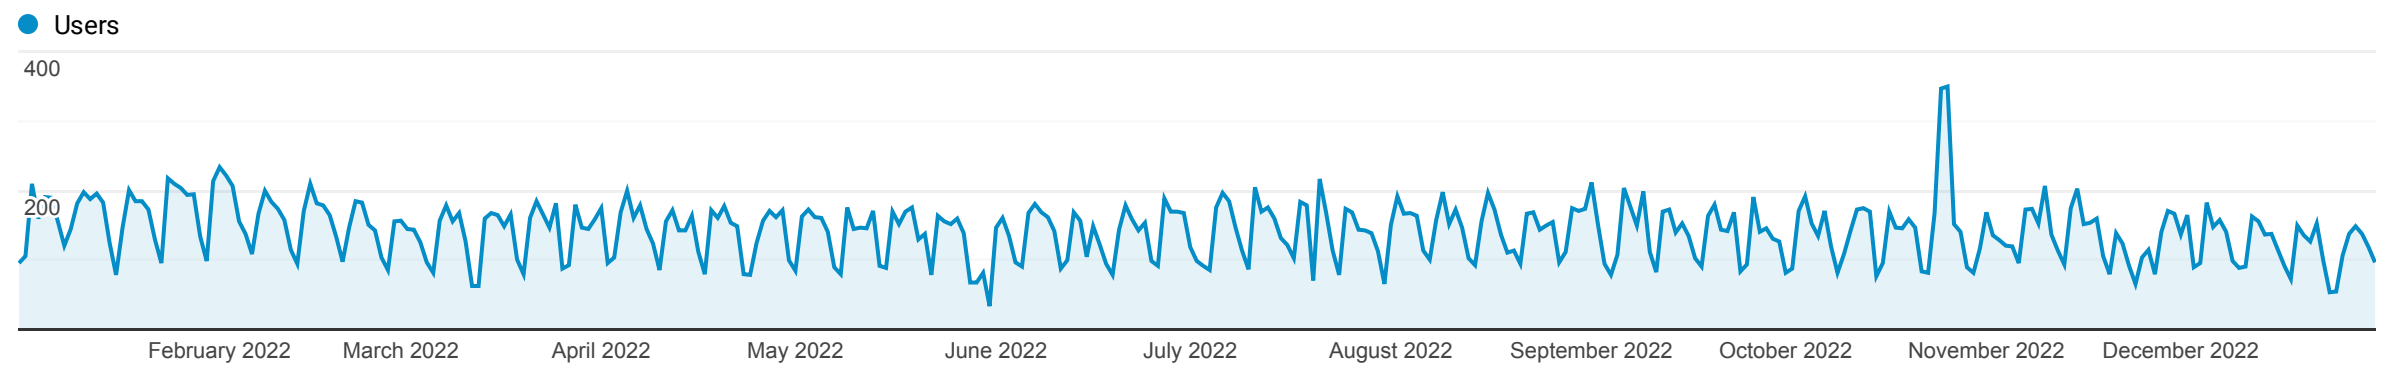

Audience Overview

Jan 1, 2022 - Dec 31, 2022

All Users
100.00% Users

Overview

Users 31,617	New Users 31,056	Sessions 58,622	Number of Sessions per User 1.85
Pageviews 100,128	Pages / Session 1.71	Avg. Session Duration 00:01:11	Bounce Rate 65.97%

City	Users	% Users
1. (not set)	5,546	15.86%
2. New York	2,596	7.43%
3. Ithaca	1,796	5.14%
4. Cortland	1,261	3.61%
5. Waverly	822	2.35%
6. Syracuse	782	2.24%
7. Seneca Falls	734	2.10%
8. Washington	703	2.01%
9. Auburn	670	1.92%
10. Ashburn	640	1.83%