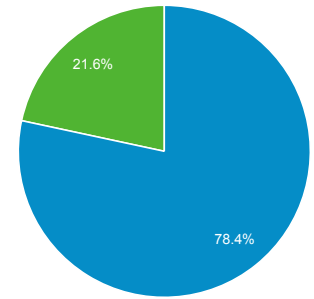

Audience Overview

All Users
100.00% Users

Jun 1, 2022 - Jun 30, 2022

Overview

Users
2,935

New Users
2,536

Sessions
4,689

Number of Sessions per User
1.60

Pageviews
6,798

Pages / Session
1.45

Avg. Session Duration
00:01:08

Bounce Rate
77.91%

■ New Visitor ■ Returning Visitor

City	Users	% Users
1. (not set)	487	15.72%
2. New York	409	13.21%
3. Ithaca	157	5.07%
4. Seneca Falls	152	4.91%
5. Cortland	108	3.49%
6. Waverly	93	3.00%
7. Auburn	85	2.74%
8. Lansing	71	2.29%
9. Binghamton	62	2.00%
10. Washington	53	1.71%