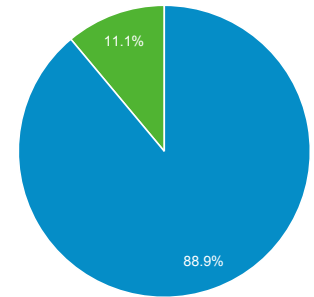

Audience Overview

Jan 1, 2021 - Dec 31, 2021

All Users
100.00% Users

Overview

■ New Visitor ■ Returning Visitor

Language	Users	% Users
1. en-us	36,378	78.39%
2. en-gb	3,407	7.34%
3. en-us.utf-8	1,719	3.70%
4. en	809	1.74%
5. en-in	570	1.23%
6. en-au	342	0.74%
7. en-ca	318	0.69%
8. en-za	158	0.34%
9. fr-fr	144	0.31%
10. c	122	0.26%