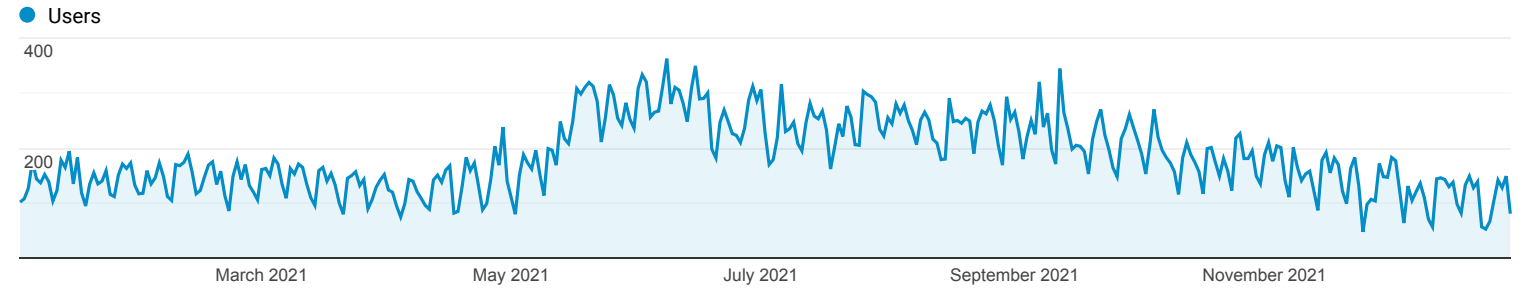

Audience Overview

Jan 1, 2021 - Dec 31, 2021

All Users
100.00% Users

Overview

■ New Visitor ■ Returning Visitor

Language	Users	% Users
1. en-us	36,378	78.39%
2. en-gb	3,407	7.34%
3. en-us.utf-8	1,719	3.70%
4. en	809	1.74%
5. en-in	570	1.23%
6. en-au	342	0.74%
7. en-ca	318	0.69%
8. en-za	158	0.34%
9. fr-fr	144	0.31%
10. c	122	0.26%