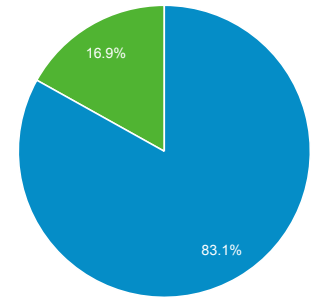

Audience Overview

All Users
100.00% Users

Jan 1, 2020 - Dec 31, 2020

Overview

Users 28,687	New Users 27,746	Sessions 57,003
Number of Sessions per User 1.99	Pageviews 166,150	Pages / Session 2.91
Avg. Session Duration 00:01:26	Bounce Rate 4.11%	

■ New Visitor ■ Returning Visitor

City	Users	% Users
1. (not set)	4,159	13.31%
2. Ithaca	2,903	9.29%
3. Cortland	1,565	5.01%
4. Waverly	1,063	3.40%
5. New York	1,008	3.23%
6. Ashburn	672	2.15%
7. Auburn	660	2.11%
8. Binghamton	487	1.56%
9. Johnson City	469	1.50%
10. Lansing	453	1.45%