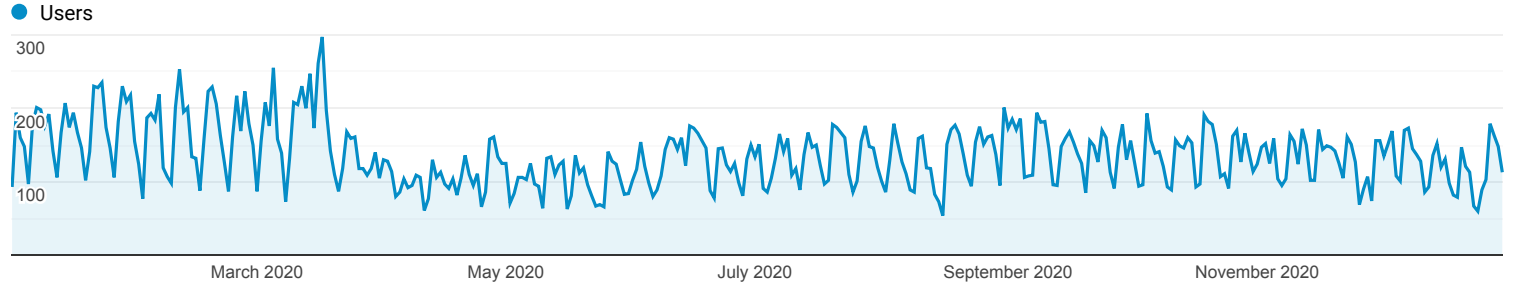

Audience Overview

All Users
100.00% Users

Jan 1, 2020 - Dec 31, 2020

Overview

Users 28,687	New Users 27,746	Sessions 57,003
Number of Sessions per User 1.99	Pageviews 166,150	Pages / Session 2.91
Avg. Session Duration 00:01:26	Bounce Rate 4.11%	

■ New Visitor ■ Returning Visitor

City	Users	% Users
1. (not set)	4,159	13.31%
2. Ithaca	2,903	9.29%
3. Cortland	1,565	5.01%
4. Waverly	1,063	3.40%
5. New York	1,008	3.23%
6. Ashburn	672	2.15%
7. Auburn	660	2.11%
8. Binghamton	487	1.56%
9. Johnson City	469	1.50%
10. Lansing	453	1.45%