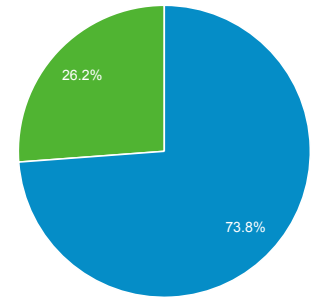

Audience Overview

All Users
100.00% Users

Dec 1, 2020 - Dec 31, 2020

Overview

■ New Visitor ■ Returning Visitor

City	Users	% Users
1. (not set)	475	17.17%
2. Ithaca	226	8.17%
3. Paris	150	5.42%
4. Cortland	137	4.95%
5. New York	90	3.25%
6. Endicott	67	2.42%
7. Trumansburg	61	2.21%
8. Auburn	52	1.88%
9. Albany	45	1.63%
10. Norwich	43	1.55%