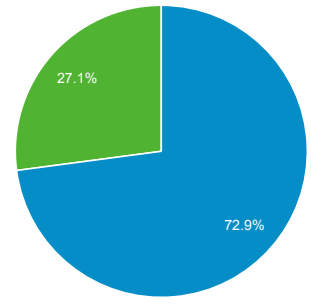

### Audience Overview

Oct 1, 2020 - Oct 31, 2020

All Users  
100.00% Users

Overview

<b>Users</b> 2,780	<b>New Users</b> 2,241	<b>Sessions</b> 4,845
<b>Number of Sessions per User</b> 1.74	<b>Pageviews</b> 14,465	<b>Pages / Session</b> 2.99
<b>Avg. Session Duration</b> 00:01:30	<b>Bounce Rate</b> 3.65%	

■ New Visitor ■ Returning Visitor

City	Users	% Users
1. (not set)	371	12.65%
2. Ithaca	295	10.06%
3. Cortland	167	5.69%
4. Paris	91	3.10%
5. New York	89	3.03%
6. Syracuse	75	2.56%
7. Johnson City	74	2.52%
8. Auburn	66	2.25%
9. Trumansburg	62	2.11%
10. Binghamton	55	1.88%