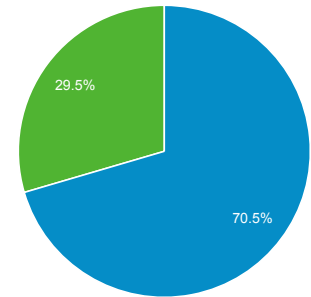

Audience Overview

Jul 1, 2020 - Jul 31, 2020

All Users
100.00% Users

Overview

■ New Visitor ■ Returning Visitor

City	Users	% Users
1. (not set)	412	14.66%
2. Ithaca	304	10.82%
3. Cortland	158	5.62%
4. Auburn	94	3.35%
5. New York	94	3.35%
6. Geneva	71	2.53%
7. Binghamton	63	2.24%
8. Johnson City	55	1.96%
9. Trumansburg	51	1.81%
10. Lansing	47	1.67%