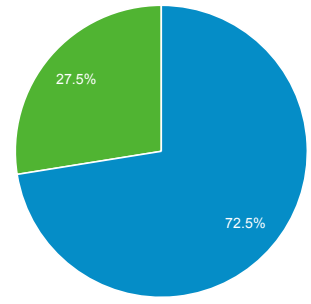

Audience Overview

Jun 1, 2020 - Jun 30, 2020

All Users
100.00% Users

Overview

Users 2,584	New Users 2,098	Sessions 4,466
Number of Sessions per User 1.73	Pageviews 14,207	Pages / Session 3.18
Avg. Session Duration 00:01:38	Bounce Rate 0.83%	

■ New Visitor ■ Returning Visitor

City	Users	% Users
1. (not set)	393	14.11%
2. Ithaca	265	9.51%
3. Cortland	174	6.25%
4. Geneva	91	3.27%
5. New York	83	2.98%
6. Binghamton	59	2.12%
7. Johnson City	58	2.08%
8. Auburn	57	2.05%
9. Lansing	52	1.87%
10. Owego	51	1.83%