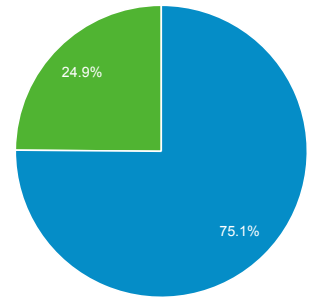

Audience Overview

May 1, 2020 - May 31, 2020

All Users
100.00% Users

Overview

Users 2,197	New Users 1,818	Sessions 3,664
Number of Sessions per User 1.67	Pageviews 11,603	Pages / Session 3.17
Avg. Session Duration 00:01:26	Bounce Rate 0.33%	

■ New Visitor ■ Returning Visitor

City	Users	% Users
1. (not set)	259	11.31%
2. Ithaca	183	7.99%
3. Cortland	163	7.12%
4. New York	72	3.14%
5. Endwell	70	3.06%
6. Palmyra	69	3.01%
7. Auburn	63	2.75%
8. Johnson City	47	2.05%
9. Lansing	47	2.05%
10. Trumansburg	41	1.79%