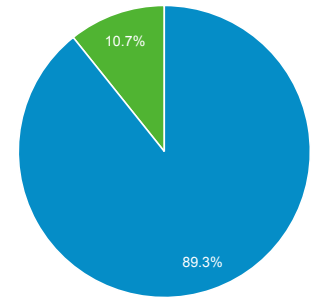

Users 58,099	New Users 56,724	Sessions 93,550
Number of Sessions per User 1.61	Pageviews 269,628	Pages / Session 2.88
Avg. Session Duration 00:01:17	Bounce Rate 4.31%	

■ New Visitor ■ Returning Visitor