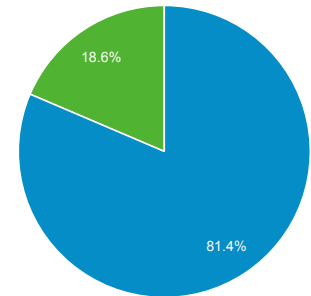

Audience Overview

Sep 1, 2018 - Sep 30, 2018

All Users
100.00% Users

Overview

■ New Visitor ■ Returning Visitor

City	Users	% Users
1. Sayre	589	11.82%
2. Ithaca	365	7.33%
3. (not set)	245	4.92%
4. Cortland	243	4.88%
5. Endicott	139	2.79%
6. New York	119	2.39%
7. Weedsport	107	2.15%
8. Auburn	72	1.45%
9. Binghamton	70	1.41%
10. Albany	65	1.30%