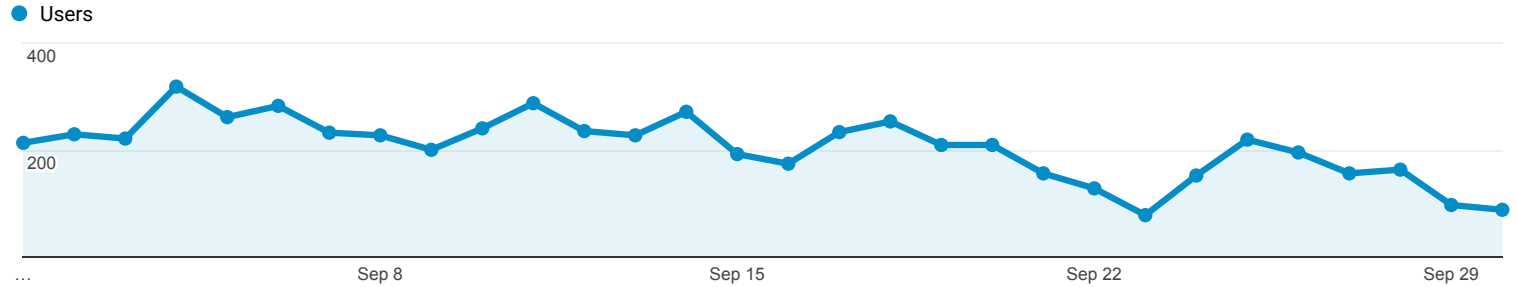

Audience Overview

Sep 1, 2018 - Sep 30, 2018

All Users
100.00% Users

Overview

■ New Visitor ■ Returning Visitor

City	Users	% Users
1. Sayre	589	11.82%
2. Ithaca	365	7.33%
3. (not set)	245	4.92%
4. Cortland	243	4.88%
5. Endicott	139	2.79%
6. New York	119	2.39%
7. Weedsport	107	2.15%
8. Auburn	72	1.45%
9. Binghamton	70	1.41%
10. Albany	65	1.30%