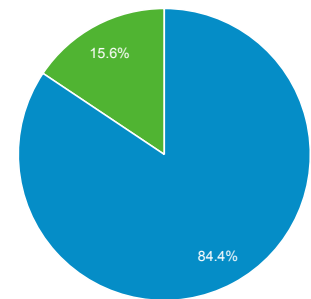

## Audience Overview

All Users  
100.00% Users

Jul 1, 2018 - Jul 31, 2018

### Overview

■ New Visitor ■ Returning Visitor

City	Users	% Users
1. Sayre	594	8.81%
2. Ithaca	316	4.69%
3. (not set)	282	4.18%
4. Cortland	268	3.97%
5. Endicott	180	2.67%
6. New York	180	2.67%
7. Weedsport	125	1.85%
8. London	91	1.35%
9. Apalachin	77	1.14%
10. Kuala Lumpur	73	1.08%