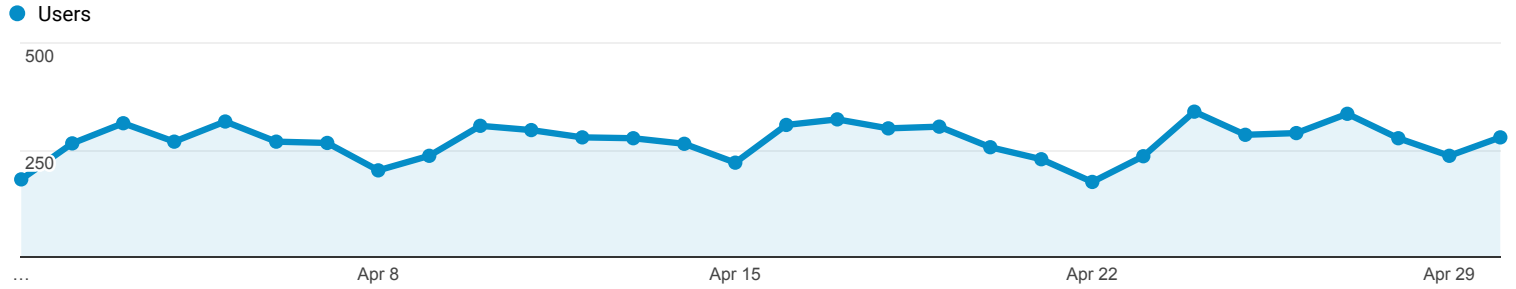

## Audience Overview

All Users  
100.00% Users

Apr 1, 2018 - Apr 30, 2018

### Overview

■ New Visitor ■ Returning Visitor

City	Users	% Users
1. Ithaca	384	5.80%
2. Sayre	357	5.40%
3. Cortland	340	5.14%
4. Trumansburg	215	3.25%
5. (not set)	214	3.24%
6. Waverly	207	3.13%
7. New York	174	2.63%
8. Endicott	144	2.18%
9. Weedsport	136	2.06%
10. Syracuse	104	1.57%