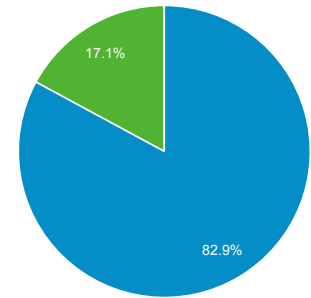

## Audience Overview

All Users  
100.00% Users

Apr 1, 2018 - Apr 30, 2018

### Overview

■ New Visitor ■ Returning Visitor

City	Users	% Users
1. Ithaca	384	5.80%
2. Sayre	357	5.40%
3. Cortland	340	5.14%
4. Trumansburg	215	3.25%
5. (not set)	214	3.24%
6. Waverly	207	3.13%
7. New York	174	2.63%
8. Endicott	144	2.18%
9. Weedsport	136	2.06%
10. Syracuse	104	1.57%