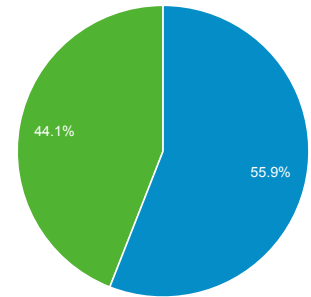

## Audience Overview

All Users  
100.00% Sessions

Nov 1, 2017 - Nov 30, 2017

### Overview

■ New Visitor ■ Returning Visitor

City	Sessions	% Sessions
1. Ithaca	924	13.66%
2. Cortland	567	8.39%
3. Sayre	520	7.69%
4. Trumansburg	213	3.15%
5. Endicott	187	2.77%
6. (not set)	182	2.69%
7. Weedsport	164	2.43%
8. New York	128	1.89%
9. Johnson City	127	1.88%
10. Auburn	126	1.86%