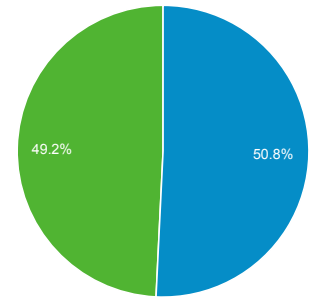

Audience Overview

All Users
100.00% Sessions

Sep 1, 2017 - Sep 30, 2017

Overview

Returning Visitor (Blue) New Visitor (Green)

City	Sessions	% Sessions
1. Ithaca	971	15.04%
2. Cortland	453	7.02%
3. Athens	383	5.93%
4. Weedsport	282	4.37%
5. Trumansburg	231	3.58%
6. Endwell	216	3.35%
7. Sayre	191	2.96%
8. (not set)	164	2.54%
9. Endicott	162	2.51%
10. East Rochester	148	2.29%