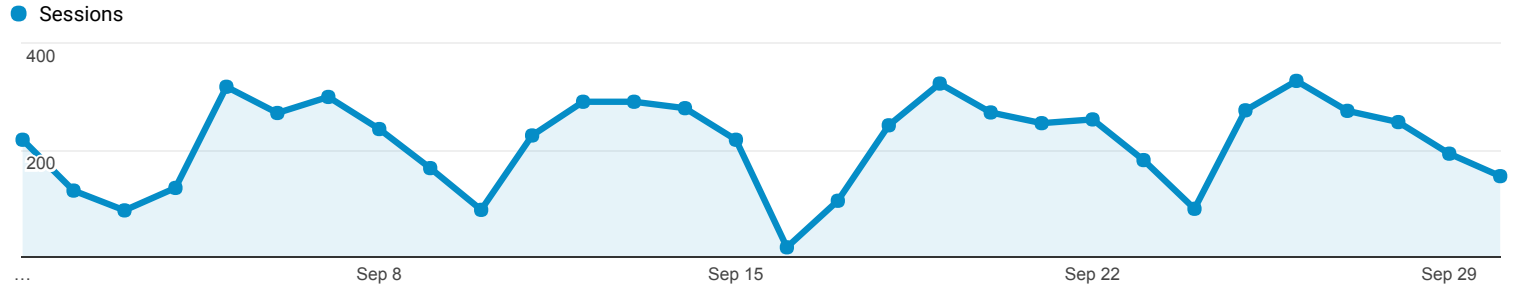

Audience Overview

All Users
100.00% Sessions

Sep 1, 2017 - Sep 30, 2017

Overview

Returning Visitor (Blue) New Visitor (Green)

City	Sessions	% Sessions
1. Ithaca	971	15.04%
2. Cortland	453	7.02%
3. Athens	383	5.93%
4. Weedsport	282	4.37%
5. Trumansburg	231	3.58%
6. Endwell	216	3.35%
7. Sayre	191	2.96%
8. (not set)	164	2.54%
9. Endicott	162	2.51%
10. East Rochester	148	2.29%