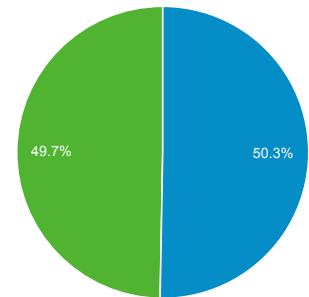

Browser	Sessions	% Sessions
1. Chrome	3,229	48.11%
2. Internet Explorer	1,513	22.54%
3. Safari	955	14.23%
4. Firefox	532	7.93%
5. Edge	288	4.29%
6. Amazon Silk	147	2.19%
7. Safari (in-app)	20	0.30%
8. Mozilla Compatible Agent	10	0.15%
9. Android Browser	9	0.13%
10. Android Webview	3	0.04%