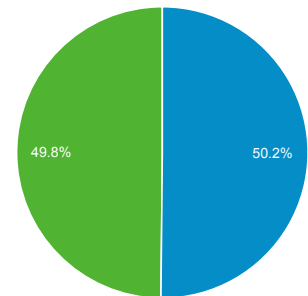

Apr 1, 2017 - Apr 30, 2017

Audience Overview

All Users
100.00% Sessions

Overview

■ Returning Visitor ■ New Visitor

Language	Sessions	% Sessions
1. en-us	6,748	99.51%
2. en-gb	10	0.15%
3. en	5	0.07%
4. pt-br	3	0.04%
5. en-ca	2	0.03%
6. es-419	2	0.03%
7. fr	2	0.03%
8. bg	1	0.01%
9. c	1	0.01%
10. el	1	0.01%