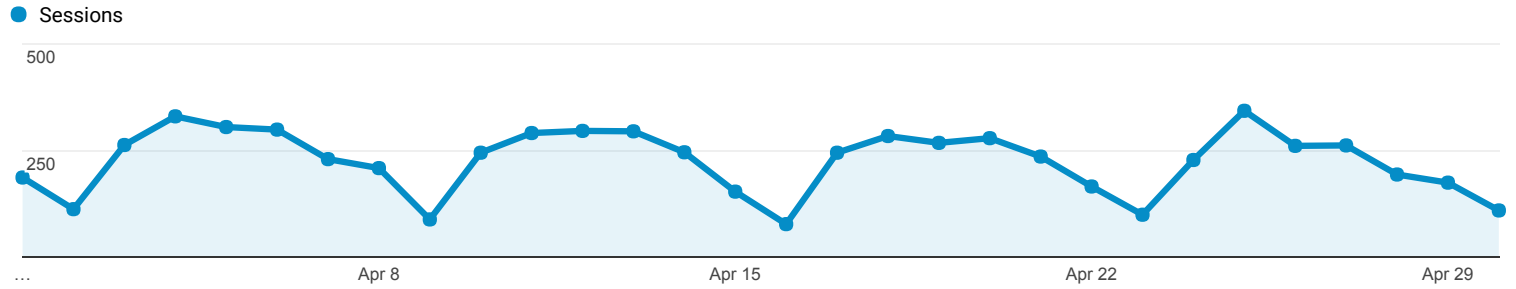

Apr 1, 2017 - Apr 30, 2017

Audience Overview

All Users
100.00% Sessions

Overview

■ Returning Visitor ■ New Visitor

Language	Sessions	% Sessions
1. en-us	6,748	99.51%
2. en-gb	10	0.15%
3. en	5	0.07%
4. pt-br	3	0.04%
5. en-ca	2	0.03%
6. es-419	2	0.03%
7. fr	2	0.03%
8. bg	1	0.01%
9. c	1	0.01%
10. el	1	0.01%