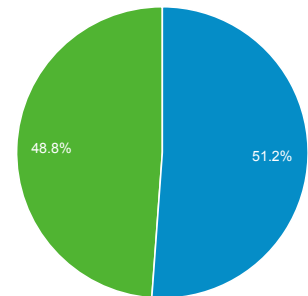

Mar 1, 2017 - Mar 31, 2017

Audience Overview

All Users
100.00% Sessions

Overview

Returning Visitor (Blue) | New Visitor (Green)

Language	Sessions	% Sessions
1. en-us	7,307	98.86%
2. c	20	0.27%
3. en-gb	17	0.23%
4. en	6	0.08%
5. pt-br	6	0.08%
6. en-ca	4	0.05%
7. es	4	0.05%
8. fr-be	3	0.04%
9. nl	3	0.04%
10. (not set)	2	0.03%