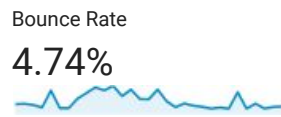

Mar 1, 2017 - Mar 31, 2017

Audience Overview

All Users
100.00% Sessions

Overview

Returning Visitor (Blue) | New Visitor (Green)

Language	Sessions	% Sessions
1. en-us	7,307	98.86%
2. c	20	0.27%
3. en-gb	17	0.23%
4. en	6	0.08%
5. pt-br	6	0.08%
6. en-ca	4	0.05%
7. es	4	0.05%
8. fr-be	3	0.04%
9. nl	3	0.04%
10. (not set)	2	0.03%