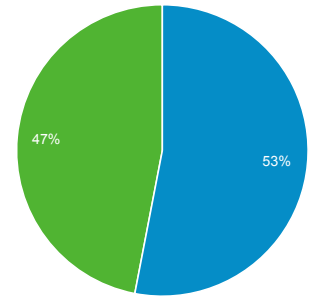

Language	Sessions	% Sessions
1. en-us	7,692	98.69%
2. en-gb	31	0.40%
3. en	15	0.19%
4. fr	10	0.13%
5. c	5	0.06%
6. en-ca	5	0.06%
7. es-es	3	0.04%
8. es-mx	3	0.04%
9. ru	3	0.04%
10. de-de	2	0.03%