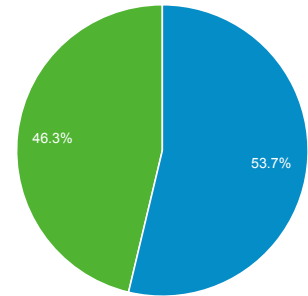

Language	Sessions	% Sessions
1. en-us	6,426	98.85%
2. en	21	0.32%
3. en-gb	15	0.23%
4. zh-cn	4	0.06%
5. de	3	0.05%
6. en-ca	3	0.05%
7. fr	3	0.05%
8. ar	2	0.03%
9. en-au	2	0.03%
10. it	2	0.03%