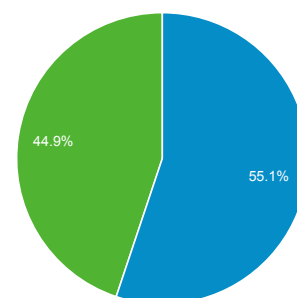

Language	Sessions	% Sessions
1. en-us	6,807	99.17%
2. en	17	0.25%
3. en-gb	11	0.16%
4. fr	8	0.12%
5. pt-br	5	0.07%
6. es-419	3	0.04%
7. es	2	0.03%
8. c	1	0.01%
9. de	1	0.01%
10. en-au	1	0.01%