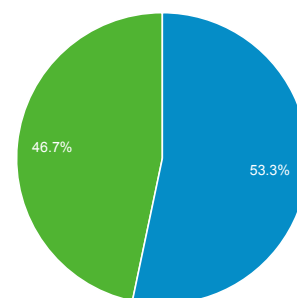

Jan 1, 2016 - Jan 31, 2016

Audience Overview

All Sessions
100.00%

Overview

Sessions
11,145

Users
6,276

Pageviews
32,868

Pages / Session
2.95

Avg. Session Duration
00:02:13

Bounce Rate
29.78%

% New Sessions
46.70%

■ Returning Visitor ■ New Visitor

Language	Sessions	% Sessions
1. en-us	11,039	99.05%
2. en	55	0.49%
3. en-gb	18	0.16%
4. fr	7	0.06%
5. ja-jp	4	0.04%
6. pt-br	4	0.04%
7. en-ca	3	0.03%
8. ja	3	0.03%
9. fr-fr	2	0.02%
10. cs	1	0.01%