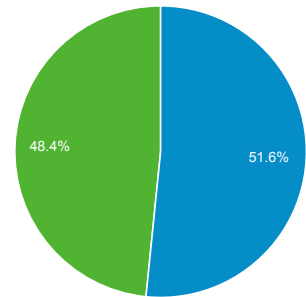

Dec 1, 2015 - Dec 31, 2015

Audience Overview

All Sessions
100.00%

Overview

Returning Visitor (Blue) | New Visitor (Green)

Language	Sessions	% Sessions
1. en-us	10,094	98.93%
2. en	53	0.52%
3. en-gb	19	0.19%
4. c	12	0.12%
5. fr	4	0.04%
6. ja	3	0.03%
7. en-ca	2	0.02%
8. fil	2	0.02%
9. ko-kr	2	0.02%
10. pt-br	2	0.02%