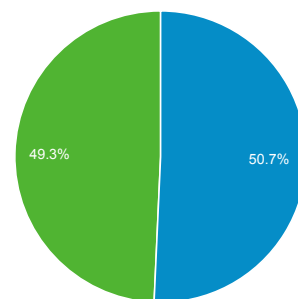

# Audience Overview

All Sessions  
100.00%

Overview

Returning Visitor (blue) New Visitor (green)

| Language  | Sessions | % Sessions |
|-----------|----------|------------|
| 1. en-us  | 10,523   | 98.34%     |
| 2. c      | 72       | 0.67%      |
| 3. en     | 48       | 0.45%      |
| 4. en-gb  | 18       | 0.17%      |
| 5. pt-br  | 11       | 0.10%      |
| 6. fr     | 4        | 0.04%      |
| 7. en-ca  | 3        | 0.03%      |
| 8. es     | 3        | 0.03%      |
| 9. ja     | 3        | 0.03%      |
| 10. nb-no | 2        | 0.02%      |