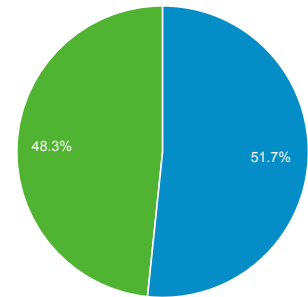

Language	Sessions	% Sessions
1. en-us	11,381	98.75%
2. en	51	0.44%
3. en-gb	15	0.13%
4. fr	7	0.06%
5. pt-br	6	0.05%
6. (not set)	4	0.03%
7. es	4	0.03%
8. en-ca	3	0.03%
9. xh	3	0.03%
10. af	2	0.02%