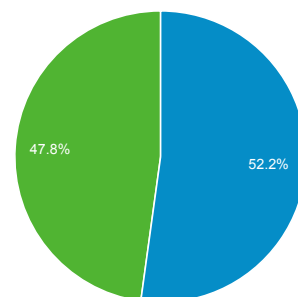

Audience Overview

Nov 1, 2014 - Nov 30, 2014

All Sessions
100.00%

+ Add Segment

Overview

Returning Visitor (blue) | New Visitor (green)

Language	Sessions	% Sessions
1. en-us	9,789	98.31%
2. en	99	0.99%
3. en-gb	15	0.15%
4. es	7	0.07%
5. bo	4	0.04%
6. fr	4	0.04%
7. en-ca	3	0.03%
8. nl	3	0.03%
9. tr	3	0.03%
10. de	2	0.02%