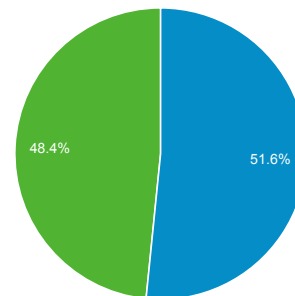

Jul 1, 2014 - Jul 31, 2014

Audience Overview

All Sessions
100.00%

+ Add Segment

Overview

Returning Visitor (blue) | New Visitor (green)

Language	Sessions	% Sessions
1. en-us	10,676	98.04%
2. en	152	1.40%
3. en-gb	24	0.22%
4. fr-fr	5	0.05%
5. de	4	0.04%
6. fr	3	0.03%
7. zh-cn	3	0.03%
8. *30790cc430790a1130790cd430790ca830790b20	2	0.02%
9. en-au	2	0.02%
10. en-ca	2	0.02%