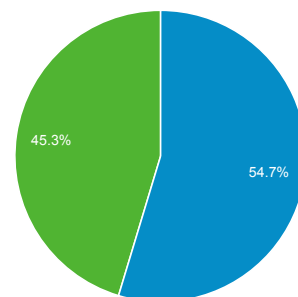

Apr 1, 2014 - Apr 30, 2014

Audience Overview

All Sessions
100.00%

Overview

Sessions
10,210

Users
5,652

Pageviews
17,936

Pages / Session
1.76

Avg. Session Duration
00:02:49

Bounce Rate
63.10%

% New Sessions
45.34%

Returning Visitor (blue) New Visitor (green)

Language	Sessions	% Sessions
1. en-us	10,045	98.38%
2. en	89	0.87%
3. en-gb	27	0.26%
4. fr	7	0.07%
5. es	4	0.04%
6. c	3	0.03%
7. de-de	3	0.03%
8. pt-pt	3	0.03%
9. zh-cn	3	0.03%
10. en-ca	2	0.02%