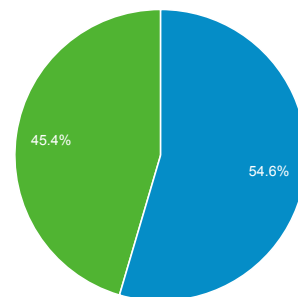

Feb 1, 2014 - Feb 28, 2014

Audience Overview

All Visits
100.00%

Overview

Visits
11,075

Unique Visitors
6,060

Pageviews
19,068

Pages / Visit
1.72

Avg. Visit Duration
00:02:33

Bounce Rate
63.74%

% New Visits
45.44%

■ Returning Visitor ■ New Visitor

Language	Visits	% Visits
1. en-us	10,853	98.00%
2. en	144	1.30%
3. en-gb	17	0.15%
4. pl	17	0.15%
5. fr	7	0.06%
6. de-de	4	0.04%
7. en_us	4	0.04%
8. en-ca	4	0.04%
9. es	4	0.04%
10. da-dk	2	0.02%