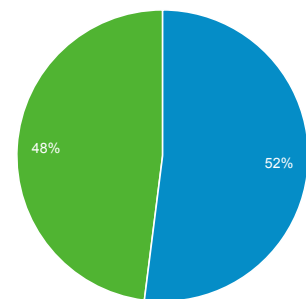

Jan 1, 2014 - Jan 31, 2014

Audience Overview

Overview

6,534 people visited this site

■ Returning Visitor ■ New Visitor

Language	Visits	% Visits
1. en-us	11,582	98.41%
2. en	129	1.10%
3. en-gb	19	0.16%
4. es	7	0.06%
5. pt-br	4	0.03%
6. fr	3	0.03%
7. da-dk	2	0.02%
8. de-de	2	0.02%
9. fr-fr	2	0.02%
10. id	2	0.02%