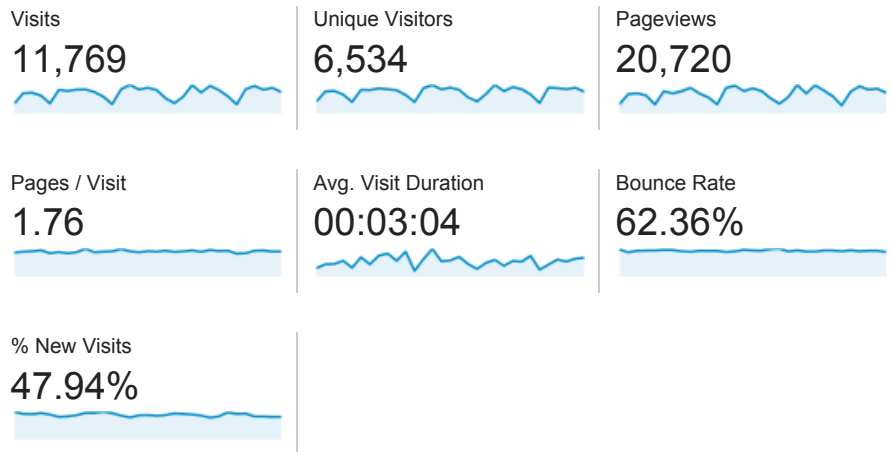

Jan 1, 2014 - Jan 31, 2014

Audience Overview

Overview

6,534 people visited this site

■ Returning Visitor ■ New Visitor

Language	Visits	% Visits
1. en-us	11,582	98.41%
2. en	129	1.10%
3. en-gb	19	0.16%
4. es	7	0.06%
5. pt-br	4	0.03%
6. fr	3	0.03%
7. da-dk	2	0.02%
8. de-de	2	0.02%
9. fr-fr	2	0.02%
10. id	2	0.02%