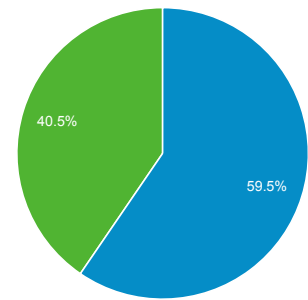

Oct 1, 2013 - Oct 31, 2013

Audience Overview

All Visits
100.00%

Overview

6,477 people visited this site

| | | |
|-------------------------------|--|------------------------------|
| Visits 12,546 | Unique Visitors 6,477 | Pageviews 23,314 |
| Pages / Visit 1.86 | Avg. Visit Duration 00:03:50 | Bounce Rate 57.13% |
| % New Visits 40.44% | | |

Returning Visitor (Blue) | New Visitor (Green)

| Language | Visits | % Visits |
|----------|--------|----------|
| 1. en-us | 12,298 | 98.02% |
| 2. en | 169 | 1.35% |
| 3. en-gb | 41 | 0.33% |
| 4. c | 6 | 0.05% |
| 5. es | 4 | 0.03% |
| 6. fr | 4 | 0.03% |
| 7. zh-cn | 4 | 0.03% |
| 8. ro | 3 | 0.02% |
| 9. it | 2 | 0.02% |
| 10. ar | 1 | 0.01% |