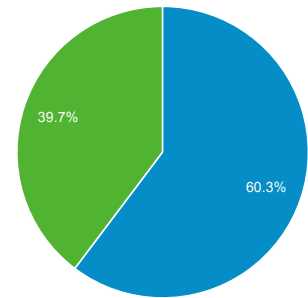

Audience Overview

Aug 1, 2013 - Aug 31, 2013

100.00% % of visits

Overview

6,675 people visited this site

Returning Visitor (Blue) | New Visitor (Green)

Language	Visits	% Visits
1. en-us	12,813	97.85%
2. en	221	1.69%
3. en-gb	30	0.23%
4. c	4	0.03%
5. en_us	3	0.02%
6. fr-fr	3	0.02%
7. de-de	2	0.02%
8. es	2	0.02%
9. fr	2	0.02%
10. pt-br	2	0.02%