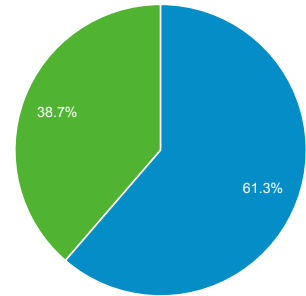

Audience Overview

Jul 1, 2013 - Jul 31, 2013

● % of visits: 100.00%

Overview

6,710 people visited this site

■ Returning Visitor ■ New Visitor

Visits
13,508

Unique Visitors
6,710

Pageviews
24,480

Pages / Visit
1.81

Avg. Visit Duration
00:03:07

Bounce Rate
58.78%

% New Visits
38.67%

Language	Visits	% Visits
1. en-us	13,184	97.60%
2. en	279	2.07%
3. en-gb	22	0.16%
4. c	9	0.07%
5. en_us	3	0.02%
6. zh-cn	2	0.01%
7. *30789a483078979530789a5830789a2c307898a4	1	0.01%
8. de-de	1	0.01%
9. es	1	0.01%
10. es-es	1	0.01%