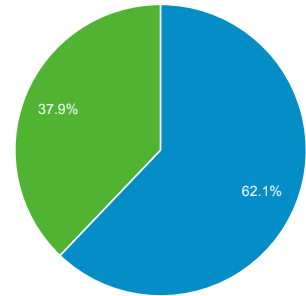

## Audience Overview

100.00% of visits

## 6,551 people visited this site

Returning Visitor (Blue) | New Visitor (Green)

Language	Visits	% Visits
1. en-us	13,215	96.55%
2. en	423	3.09%
3. en-gb	12	0.09%
4. en_us	11	0.08%
5. zh-cn	7	0.05%
6. fr	5	0.04%
7. ar	2	0.01%
8. c	2	0.01%
9. en-eg	2	0.01%
10. fr-fr	2	0.01%