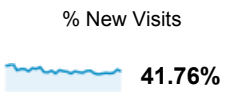

Mar 1, 2013 - Mar 31, 2013

Audience Overview

100.00% of visits

Overview

7,196 people visited this site

Language	Visits	% Visits
1. en-us	13,980	96.71%
2. en	438	3.03%
3. en_us	8	0.06%
4. en-gb	6	0.04%
5. c	5	0.03%
6. pl	3	0.02%
7. pl-pl	3	0.02%
8. pt-br	3	0.02%
9. (not set)	2	0.01%
10. *30775594307752e1307755a430775578307753f0	1	0.01%