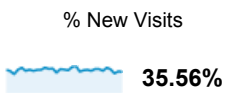

# Audience Overview

100.00% of visits

Overview

## 3,817 people visited this site

Language	Visits	% Visits
1. en-us	7,611	96.64%
2. en	214	2.72%
3. en-gb	13	0.17%
4. pt-br	5	0.06%
5. sl	4	0.05%
6. es	3	0.04%
7. c	2	0.03%
8. es-es	2	0.03%
9. fr	2	0.03%
10. fr-fr	2	0.03%