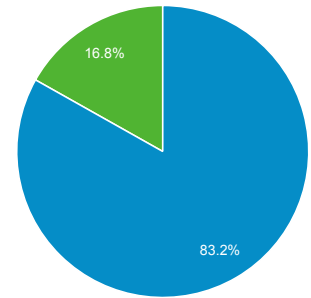

Audience Overview

Mar 1, 2018 - Mar 31, 2018

All Users
100.00% Users

Overview

■ New Visitor ■ Returning Visitor

City	Users	% Users
1. Sayre	531	8.04%
2. Ithaca	411	6.22%
3. Cortland	353	5.34%
4. (not set)	277	4.19%
5. Endicott	207	3.13%
6. Trumansburg	207	3.13%
7. New York	164	2.48%
8. Weedsport	147	2.22%
9. Syracuse	98	1.48%
10. Auburn	87	1.32%