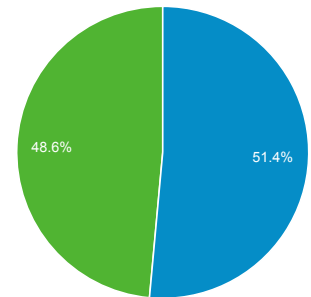

May 1, 2017 - May 31, 2017

Audience Overview

All Users
100.00% Sessions

Overview

Returning Visitor (Blue) | New Visitor (Green)

Language	Sessions	% Sessions
1. en-us	6,813	99.27%
2. en-gb	13	0.19%
3. (not set)	4	0.06%
4. en	4	0.06%
5. fr	4	0.06%
6. en-ca	3	0.04%
7. ko	3	0.04%
8. zh-cn	3	0.04%
9. ar	2	0.03%
10. fr-fr	2	0.03%