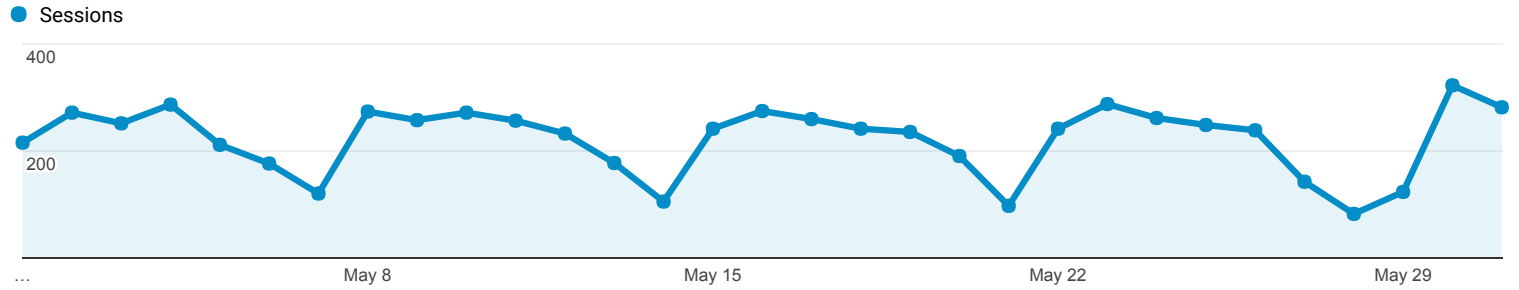

May 1, 2017 - May 31, 2017

Audience Overview

All Users
100.00% Sessions

Overview

Returning Visitor (Blue) | New Visitor (Green)

Language	Sessions	% Sessions
1. en-us	6,813	99.27%
2. en-gb	13	0.19%
3. (not set)	4	0.06%
4. en	4	0.06%
5. fr	4	0.06%
6. en-ca	3	0.04%
7. ko	3	0.04%
8. zh-cn	3	0.04%
9. ar	2	0.03%
10. fr-fr	2	0.03%