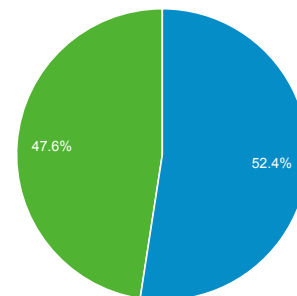

Feb 1, 2017 - Feb 28, 2017

Audience Overview

All Users
100.00% Sessions

Overview

Returning Visitor (Blue) | New Visitor (Green)

Language	Sessions	% Sessions
1. en-us	7,438	98.94%
2. en-gb	20	0.27%
3. en	13	0.17%
4. en-ca	4	0.05%
5. c	3	0.04%
6. en-au	3	0.04%
7. pt-br	3	0.04%
8. ru	3	0.04%
9. cy	2	0.03%
10. de-de	2	0.03%