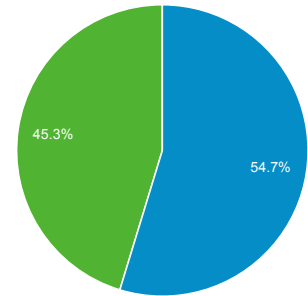

Dec 1, 2016 - Dec 31, 2016

Audience Overview

All Users
100.00% Sessions

Overview

Returning Visitor (Blue) | New Visitor (Green)

Language	Sessions	% Sessions
1. en-us	5,847	98.70%
2. en-gb	19	0.32%
3. en	17	0.29%
4. es	6	0.10%
5. ja-jp	4	0.07%
6. c	3	0.05%
7. en-au	3	0.05%
8. de	2	0.03%
9. en-ca	2	0.03%
10. fr	2	0.03%