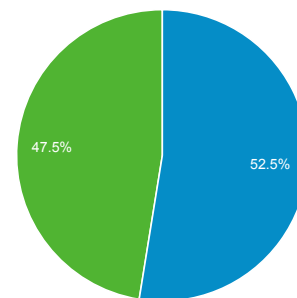

Feb 1, 2016 - Feb 29, 2016

Audience Overview

All Users
100.00% Sessions

Overview

Returning Visitor (Blue) | New Visitor (Green)

| Language | Sessions | % Sessions |
|-----------|----------|------------|
| 1. en-us | 11,002 | 99.24% |
| 2. en | 31 | 0.28% |
| 3. en-gb | 15 | 0.14% |
| 4. es | 5 | 0.05% |
| 5. pt-br | 5 | 0.05% |
| 6. c | 4 | 0.04% |
| 7. fr | 4 | 0.04% |
| 8. en-ca | 3 | 0.03% |
| 9. ja-jp | 3 | 0.03% |
| 10. en-au | 2 | 0.02% |