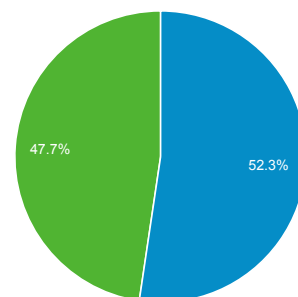

Mar 1, 2015 - Mar 31, 2015

Audience Overview

All Sessions
100.00%

Overview

Sessions
12,326

Users
7,026

Pageviews
21,505

Pages / Session
1.74

Avg. Session Duration
00:02:06

Bounce Rate
62.26%

% New Sessions
47.65%

■ Returning Visitor ■ New Visitor

Language	Sessions	% Sessions
1. en-us	12,201	98.99%
2. en	55	0.45%
3. en-gb	23	0.19%
4. pt-br	19	0.15%
5. c	9	0.07%
6. fr	4	0.03%
7. es-es	2	0.02%
8. it	2	0.02%
9. de-de	1	0.01%
10. el-gr	1	0.01%