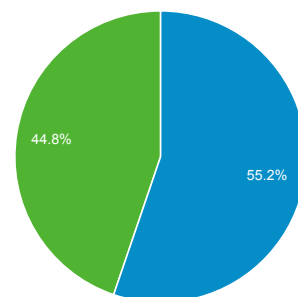

Jan 1, 2015 - Jan 31, 2015

Audience Overview

All Sessions
100.00%

Overview

Sessions
11,110

Users
6,122

Pageviews
19,157

Pages / Session
1.72

Avg. Session Duration
00:02:04

Bounce Rate
61.97%

% New Sessions
44.78%

■ Returning Visitor ■ New Visitor

Language	Sessions	% Sessions
1. en-us	10,931	98.39%
2. en	142	1.28%
3. en-gb	10	0.09%
4. ja	5	0.05%
5. fr	4	0.04%
6. zh-cn	4	0.04%
7. en-ca	3	0.03%
8. pt-br	2	0.02%
9. ar	1	0.01%
10. c	1	0.01%