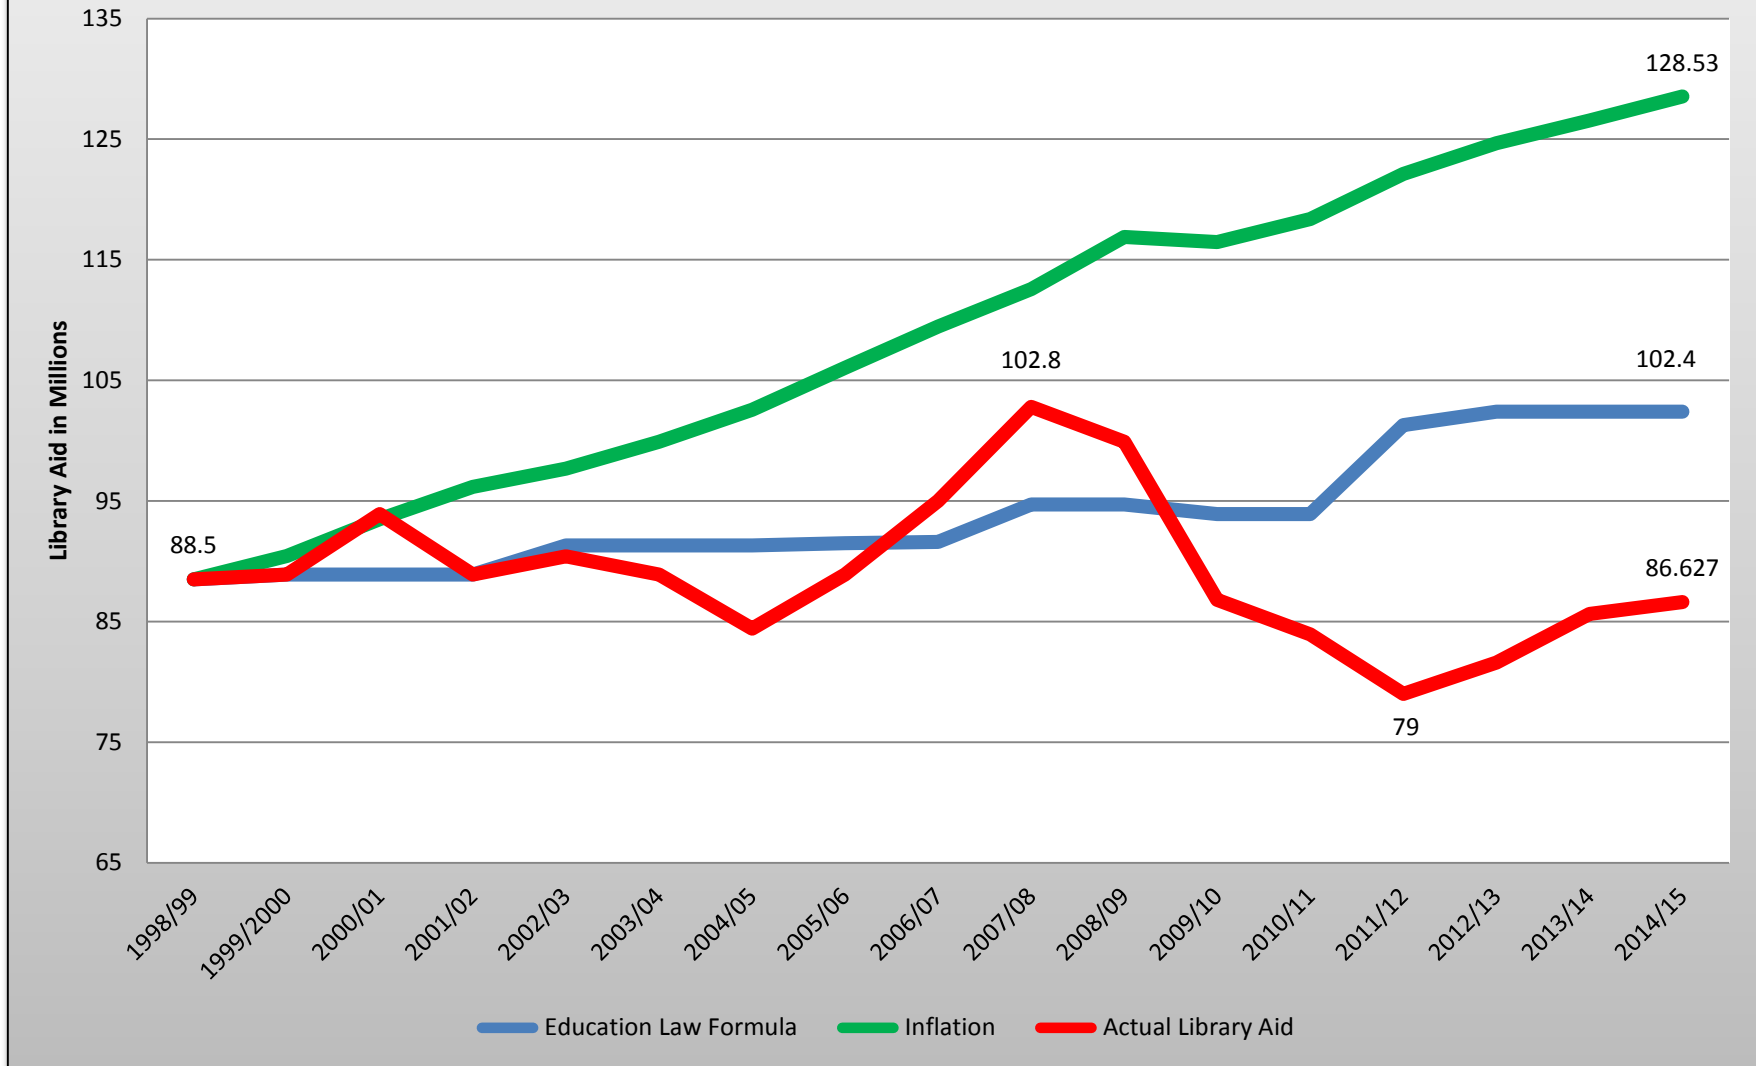

History of Library Aid - Formula versus Actual: 1998/99 - 2014/15

NEW YORK LIBRARY ASSOCIATION
Voice of the Library Community

Sources:

http://www.nyla.org/max/userfiles/Documents/History_of_Library_Aid_2000-2014.pdf
http://www.bls.gov/data/inflation_calculator.htm