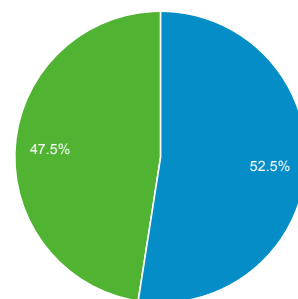

Jun 1, 2014 - Jun 30, 2014

Audience Overview

All Sessions
100.00%

+ Add Segment

Overview

Returning Visitor (blue) | New Visitor (green)

Language	Sessions	% Sessions
1. en-us	9,470	98.36%
2. en	123	1.28%
3. en-gb	10	0.10%
4. fr	4	0.04%
5. de	3	0.03%
6. es	3	0.03%
7. cs	2	0.02%
8. ru	2	0.02%
9. bg	1	0.01%
10. el-gr	1	0.01%