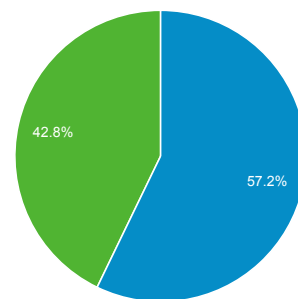

Mar 1, 2014 - Mar 31, 2014

Audience Overview

All Visits
100.00%

Overview

Visits
11,012

Unique Visitors
5,850

Pageviews
19,066

Pages / Visit
1.73

Avg. Visit Duration
00:02:53

Bounce Rate
63.79%

% New Visits
42.81%

Returning Visitor (blue) | New Visitor (green)

Language	Visits	% Visits
1. en-us	10,787	97.96%
2. en	153	1.39%
3. zh-cn	19	0.17%
4. fr	14	0.13%
5. en-gb	13	0.12%
6. ro	4	0.04%
7. es	3	0.03%
8. c	2	0.02%
9. de	2	0.02%
10. es-es	2	0.02%